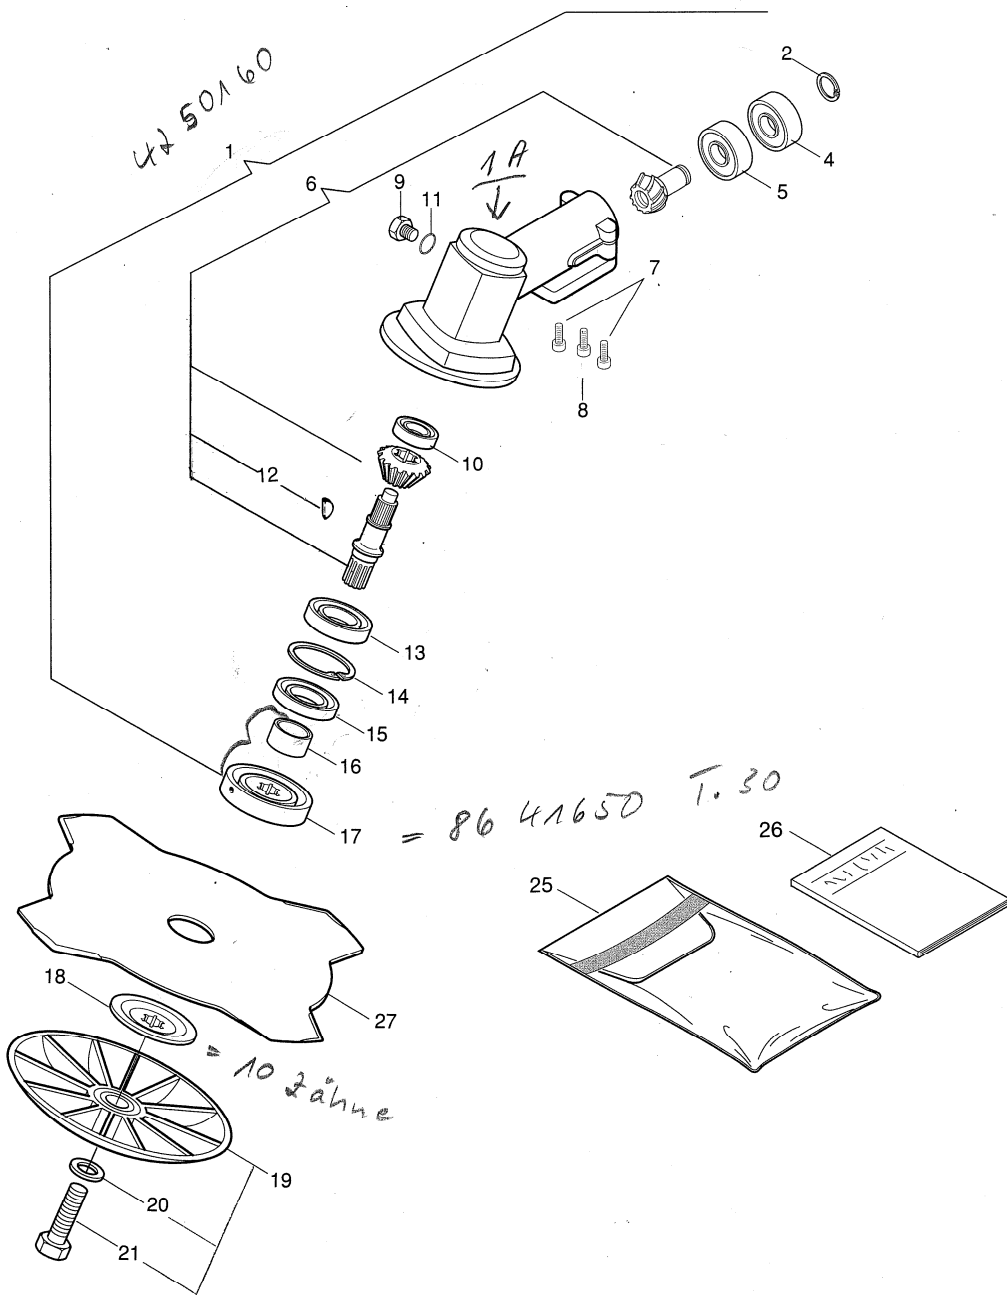

TESTINA
GEAR CASE

mod. **21-25-34** (norm.-duplex-flex) = Turbo 30!

bangli 426

= Turbo 30

N°	CODICE	Q.tà	DESCRIZIONE	DESCRIPTION	N°	CODICE	Q.tà	DESCRIZIONE	DESCRIPTION
1	4250160	1	ASS.TESTINA (INCL.2-21) d 24	GEAR CASE ASSY d 24	14	3353130	1	ANELLO SEEGER d 28	RING
2	3353120	1	ANELLO SEEGER d 24	RING	15	3121180	1	ANELLO DI TENUTA	OIL SEAL
4	3112220	1	CUSCINETTO A SFERA 9x24x7 RS1	BEARING	16	3641690	1	COLLARE	COLLAR
5	3112210	1	CUSCINETTO A SFERA 9x24x7	BEARING	17	3641650	1	GHIERA SUPERIORE	UPPER RING NUT
6	8180260	1	ASS.COPPIA CONICA	GEAR ASSY	18	3612650	1	GHIERA INFERIORE	LOWER RING NUT
7	2135050	2	VITE M 5x30	SCREW	19	4560610	1	COPPA FISSA	STABILIZER
8	2653090	1	VITE M 5x11,5 A PUNTA	SCREW	20	2321230	1	RONDELLA A TAZZA d 8	WASHER
9	2112480	1	VITE M 8x10	SCREW	21	2653170	1	VITE PER COPPA FISSA	SCREW
10	3112230	1	CUSCINETTO A SFERA 8x22x7	BEARING	25	4155200	1	BUSTA DOTAZIONE	TOOL BAG
11	3613340	1	RONDELLA	WASHER	26	9966501	1	LIBRETTO ISTRUZIONI VIP	INSTR.BOOKLET VIP
12	3151050	1	LINGUETTA 3x5x12,65	KEY	26	9966551	1	LIBRETTO ISTRUZIONI TURBO	INSTR.BOOKLET TURBO
13	3112240	1	CUSCINETTO A SFERA 12x28x8	BEARING	27	4611880	1	DISCO 4 PUNTE 25 CM	4 TEETH 25 CM

1A = 4540580